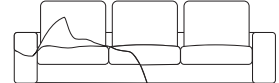

TESSUTO / FABRIC

COMPLETAMENTE SFODERABILE
FULLY REMOVABLE COVERING

FINITURA PIEDE STANDARD
STANDARD FOOT FINISHING

TITANIO LUCIDO
H. 4 cm

FINITURE OPTIONAL
OPTIONAL FOOT FINISHINGS

INOX LUCIDO

INOX SATINATO

CHAMPAGNE SATINATO

RAL LUCIDO/OPACO

FINITURE E/O PIEDI OPTIONAL NECESSITANO DI ULTERIORI DUE SETTIMANE DI PRODUZIONE
OPTIONAL FEET AND FINISHINGS NEED TWO ADDITIONAL WEEKS OF PRODUCTION TIME

SPALLIERE DISPONIBILI / OPTIONAL BACK CUSHIONS

SPECIFICARE SEMPRE IL TIPO DI SPALLIERA SCELTA INCLUSA NEL PREZZO
PLEASE SPECIFY THE BACK CUSHION CHOOSEN WHEN PLACING THE ORDER.